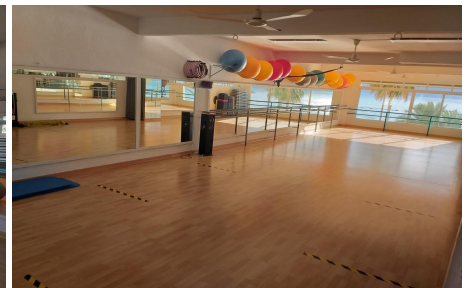

0 bedroom Commercial property in Altea

Ref: sh 2364

780,000 €

Sales type : Resale
Energy certificate : X
Bedrooms : 0
Bathrooms : 2

Swimming pool : Without swimming pool
Garden : No garden
Orientation : East
Views : Sea views

House area : 380 m²

Air conditioning

dressing

Sauna

This large 380m² commercial property has a spectacular view. It is located on the first line, close to the train station which allows parking in the large car park behind the station. It also has an authorisation from the town hall to convert the commercial property into multi-family flats. The options in this place are infinite, from making a luxury flat in first line, to make 3 or even...