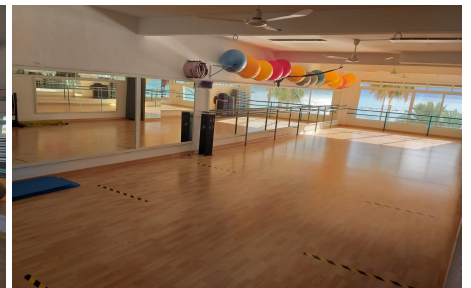

0 bedroom Commercial property in Altea

Ref: sh 2364

780,000 €

Sales type : Resale
Energy certificate : X
Bedrooms : 0
Bathrooms : 2

Swimming pool : Without swimming pool
Garden : No garden
Orientation : East
Views : Sea views

House area : 380 m²

Air conditioning

dressing

Sauna

This large 380m2 commercial property has a spectacular view. It is located on the first line, close to the train station which allows parking in the large car park behind the station. It also has an authorisation from the town hall to convert the commercial property into multi-family flats. The options in this place are infinite, from making a luxury flat in first line, to make 3 or even...