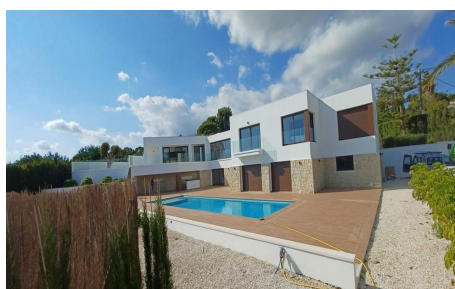

4 bedroom Villa in Altea

Ref: SH2183

2,250,000

€

Sales type :	Resale	Swimming pool :	Infinity pool	House area :	520 m m ²
Energy certificate :	X	Garden :	big garden	Plot area :	3000m m ²
Bedrooms :	4	Orientation :	South East	Beach :	2 km km
Bathrooms :	4	Views :	sea and mountain view		

This luxury villa is located in a quiet residential area between Altea and Albir. The living is easy in this impressive, generously proportioned modern residence with sea views, located within a 5-minute drive to the beach of Altea and Albir. The two-level house plan incorporates four spacious bedrooms with plenty of room for study, sleep, and storage; four luxurious bathrooms, and a sleek...